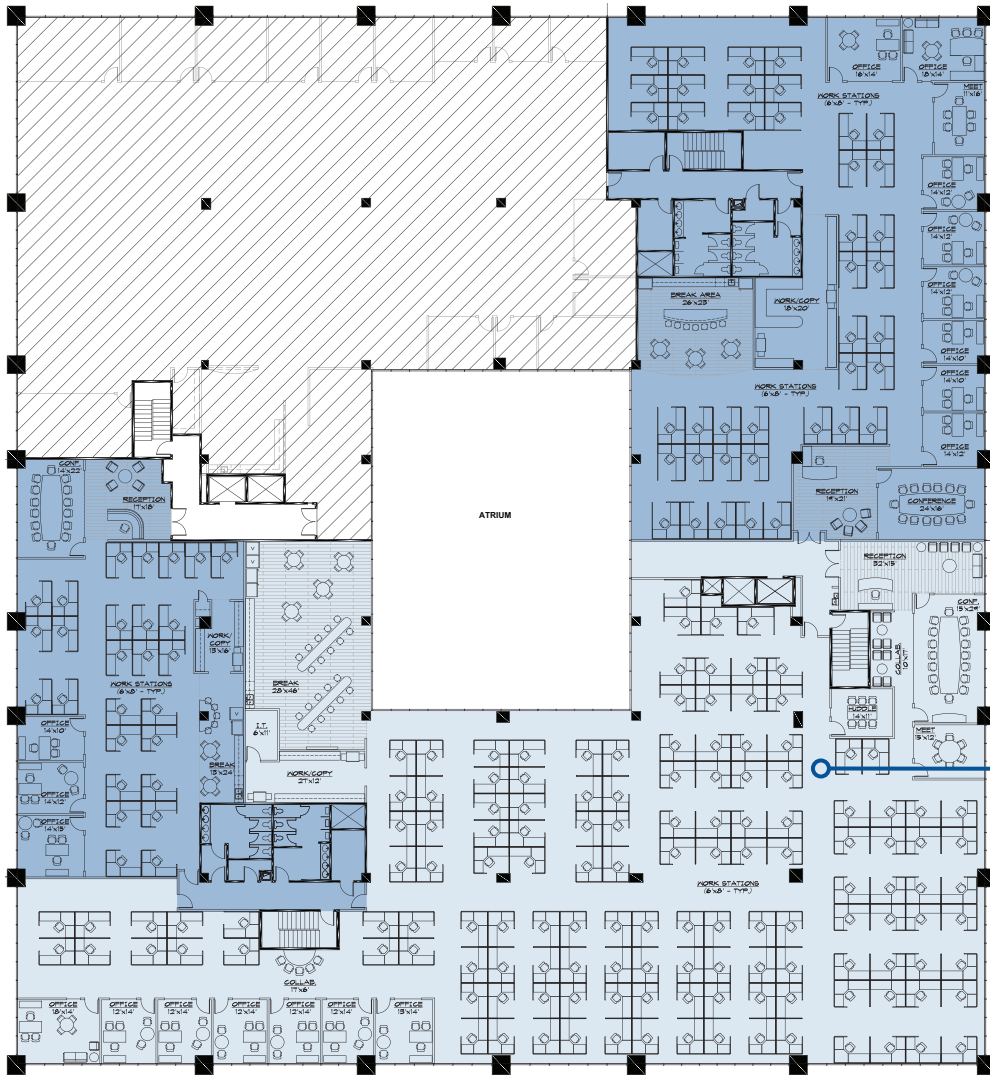

NORTH

# 6·0·6·1 S. WILLOW DR.

**SUITE 350**  
20,199 RSF

**3RD FLOOR | SUITE 350 | Suites 320, 350 & 380 are contiguous to 34,537 RSF**

**JEREMY REEVES**  
303 283 1375  
JEREMY.REEVES@COLLIERS.COM

**CODY SHEESLEY**  
303 309 3520  
CODY.SHEESLEY@COLLIERS.COM