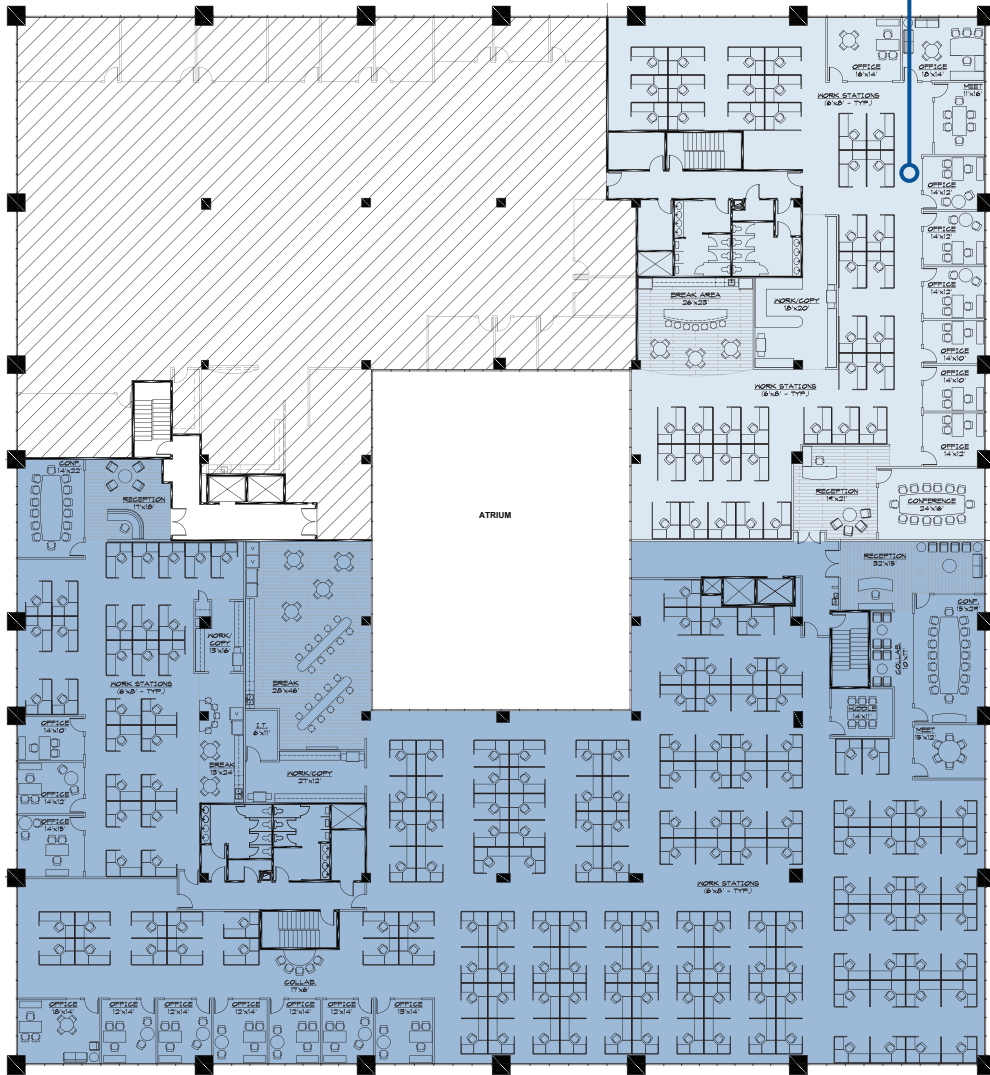

NORTH

6·0·6·1 S. WILLOW DR.

SUITE 380
9,440 RSF

3RD FLOOR | SUITE 380 | Suites 320, 350 & 380 are contiguous to 34,537 RSF

JEREMY REEVES
303 283 1375
JEREMY.REEVES@COLLIERS.COM

CODY SHEESLEY
303 309 3520
CODY.SHEESLEY@COLLIERS.COM